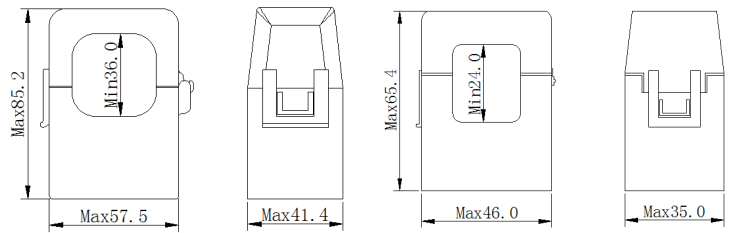

- ✓ 9 different models from 75 A up to 600 A
- ✓ Small size
- ✓ High precision
- ✓ 1 meter of internal cable
- ✓ Easy mounting

**Small size transformers** provide solutions even in the narrowest panels.

Order No	Stock Name	Primary	Secondary	Precision	Cable Cross-section
701 950	KCT-SC-75	75A	5A	0,5	24 mm
701 860	KCT-SC-100	100A	5A	0,5	24 mm
701 890	KCT-SC-150	150A	5A	0,5	24 mm
701 900	KCT-SC-200	200A	5A	0,5	24 mm
701 870	KCT-SC-250	250A	5A	0,5	24 mm
701 910	KCT-SC-300	300A	5A	0,5	36 mm
701 920	KCT-SC-400	400A	5A	0,5	36 mm
701 930	KCT-SC-500	500A	5A	0,5	36 mm
701 940	KCT-SC-600	600A	5A	0,5	36 mm